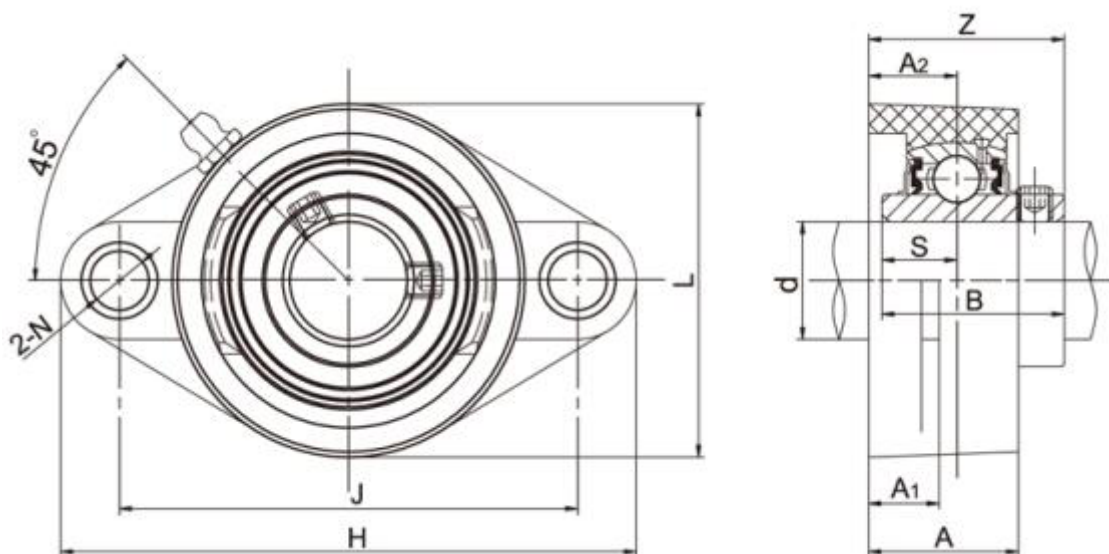

Article number: 54810642072

Description: 2 hole Flange Unit TP-SUCFL207 for shaft $\text{\O}35\text{mm}$
Insert stainless steel, housing Thermoplastic white

Measures

A = 32	L = 92
A1 = 16	N = 13
A2 = 18	S = 17.5
B = 41.9	Z = 43.4
Bolt = M12	
d = 35	
H = 166	
J = 130	